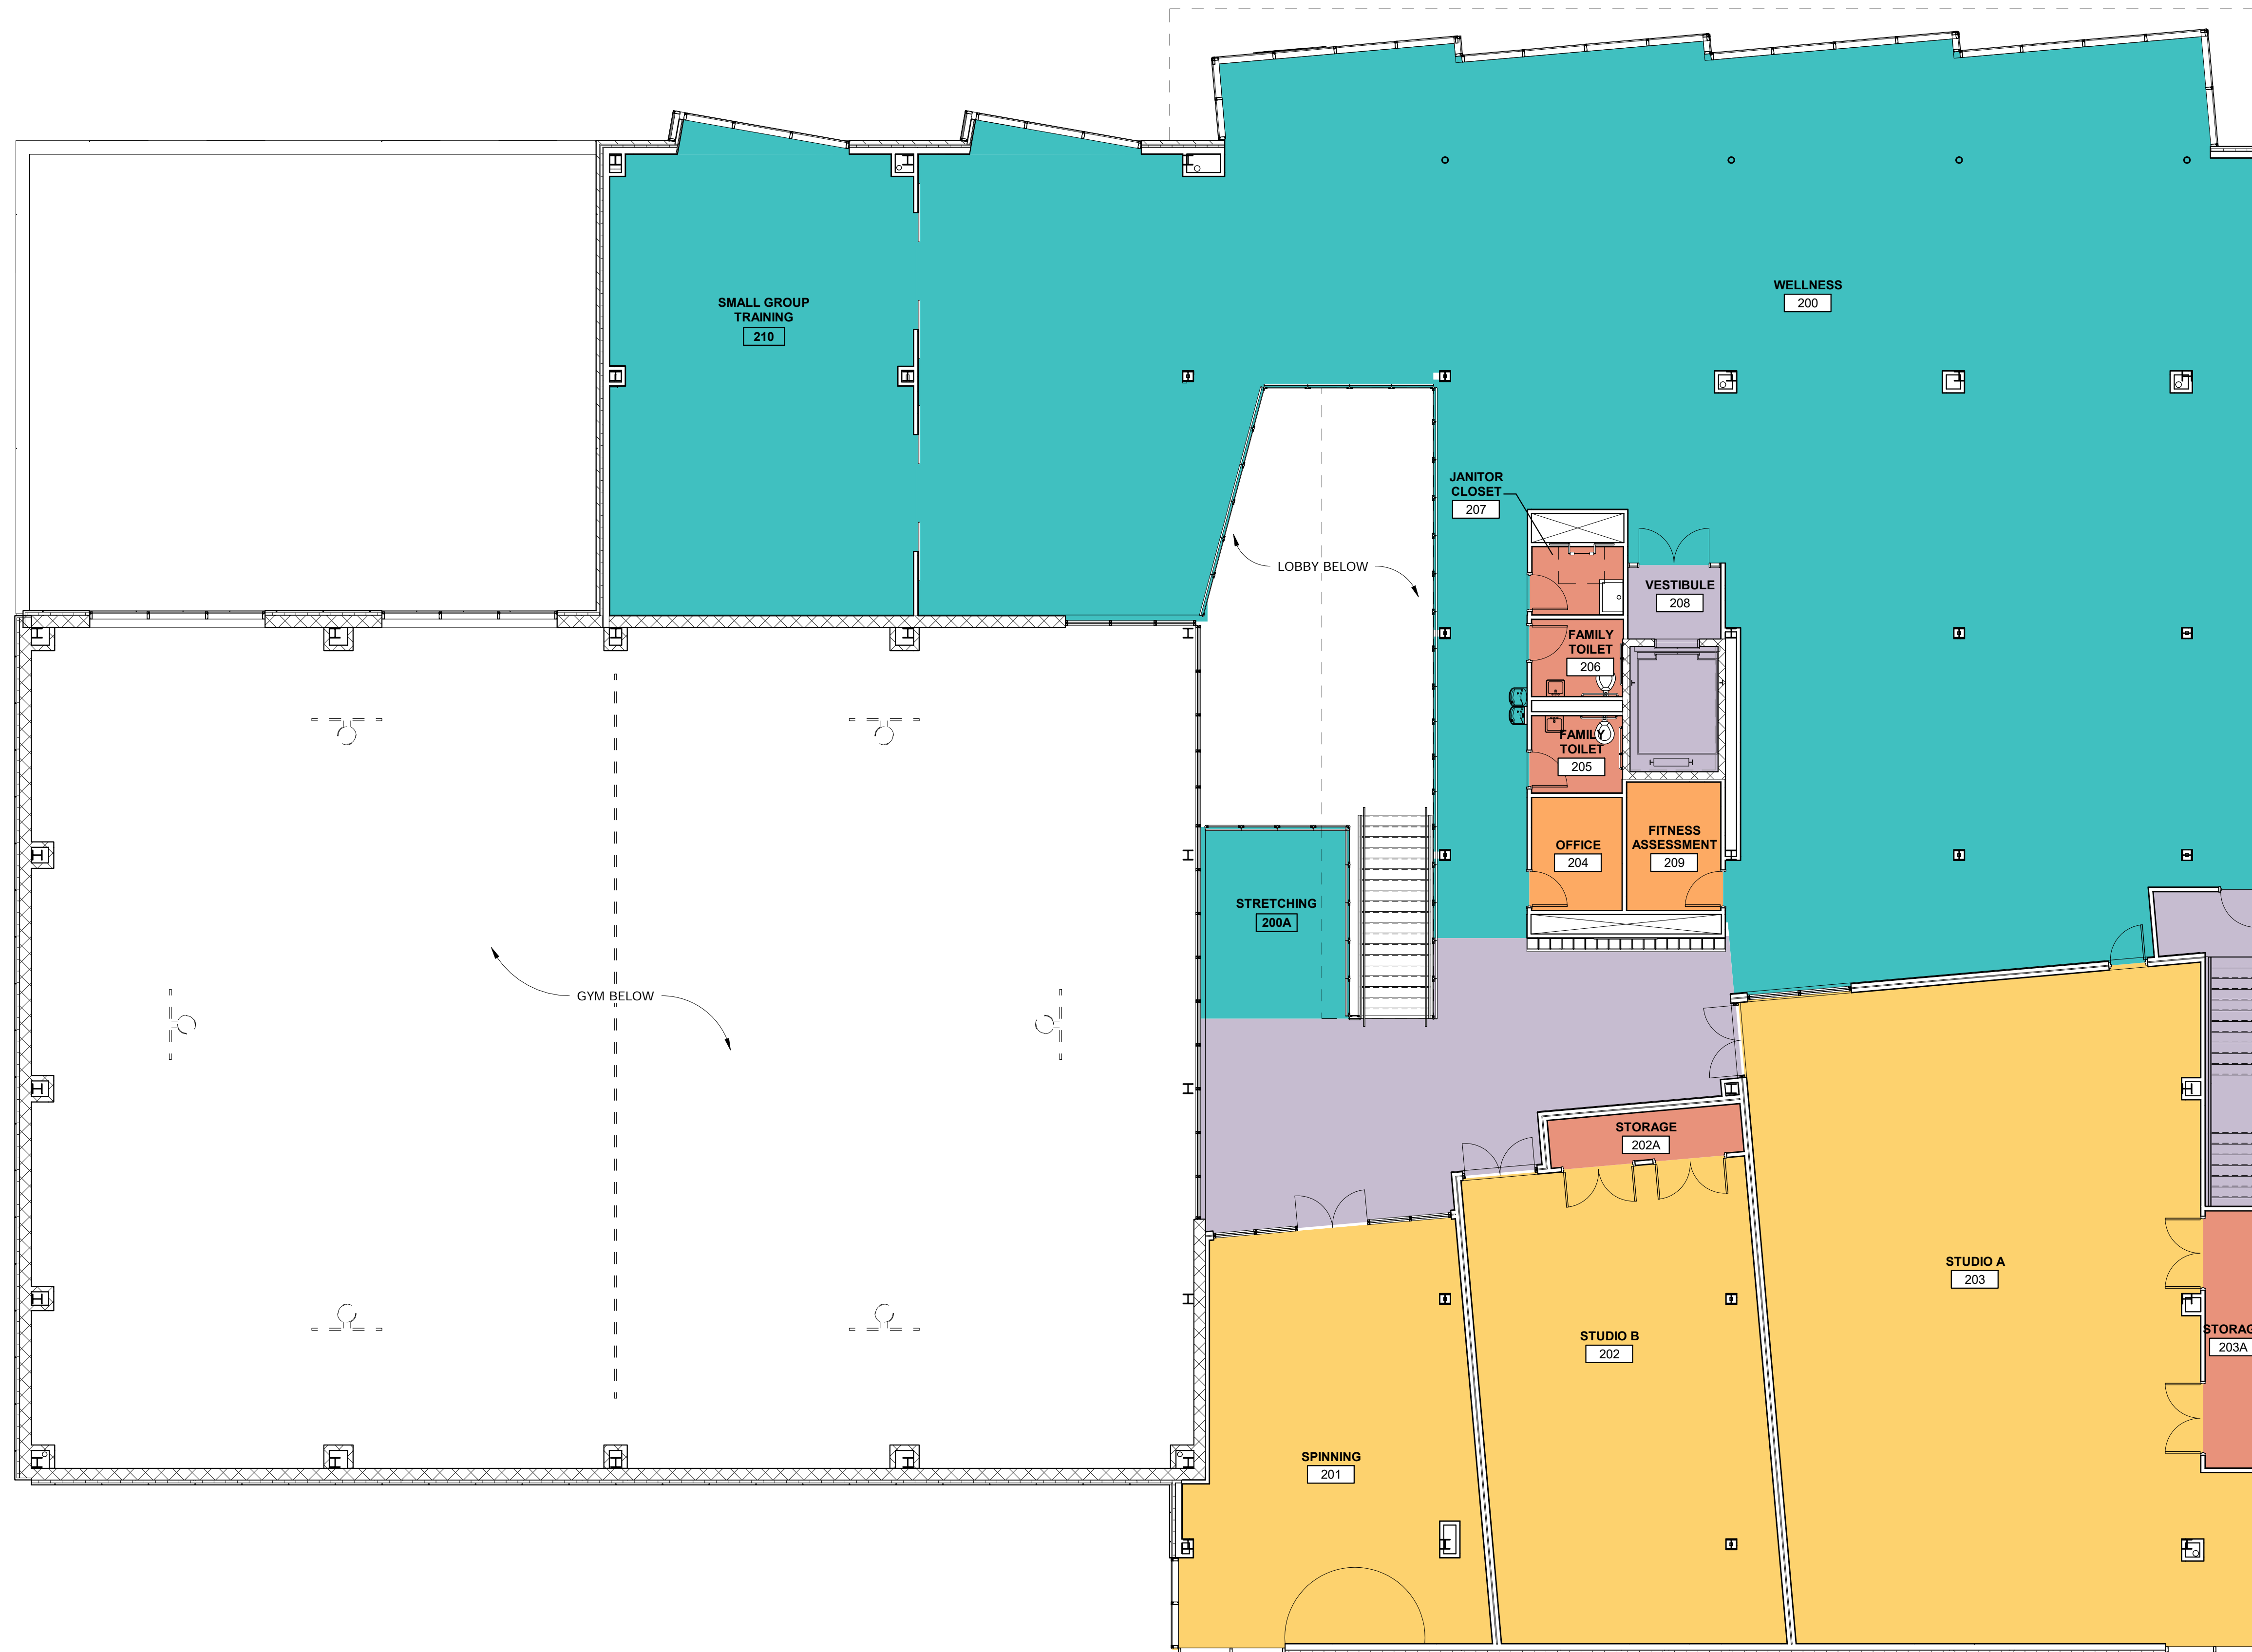

1 FIRST FLOOR PLAN
SCALE: 1/8" = 1'-0"

① SECOND FLOOR PLAN
SCALE: 1/8" = 1'-0"